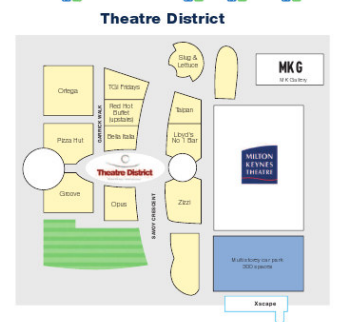

Key

- Lift
- Pharmacy
- Taxi Park
- Bus Stop
- Information
- Escalator
- Shops
- Male / Female Toilet
- Disabled Toilet
- Baby Changing
- Cash Point
- Telephone
- Cafe / Restaurant
- Phone Booth
- Retail Mail Unit
- Pick-up Point
- Entrance / Exit

Midsummer Place

Access